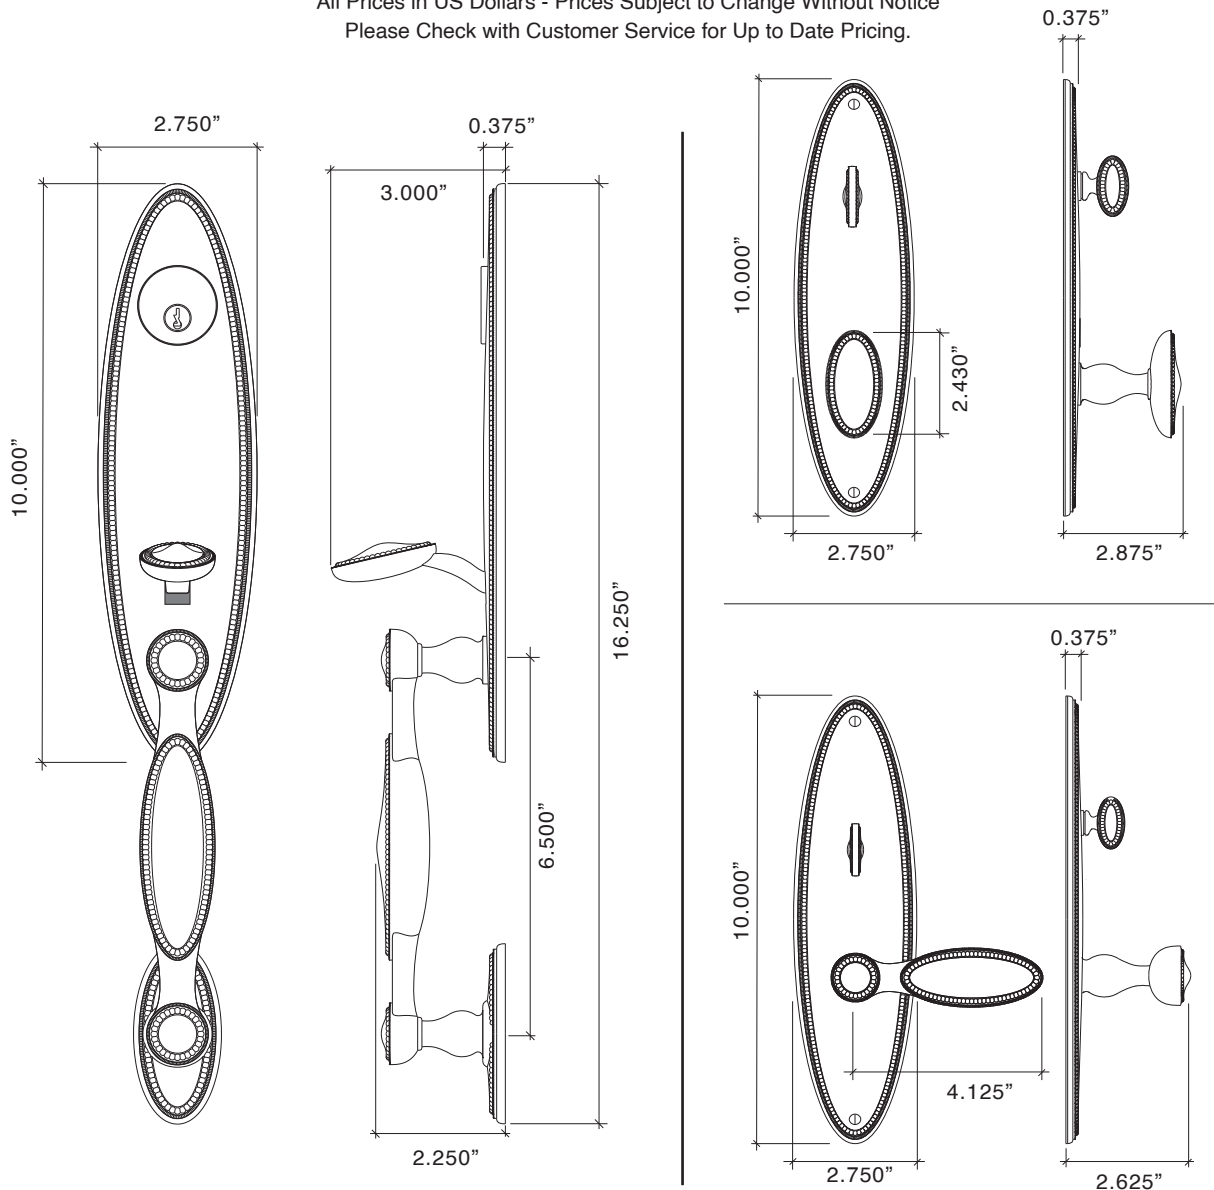

Beaded Handleset with Knob

*Handlesets are Made-to-Order		Standard	Distressed	ETERNA
973704	Beaded Handleset with Knob Entry	2360.90	2579.22	2914.10
973708	Beaded Handleset with Knob Full Dummy	1674.33	1825.65	2082.67

Beaded Handleset with Lever

*Handlesets are Made-to-Order		Standard	Distressed	ETERNA
971704	Beaded Handleset with Lever Entry	2370.56	2590.17	2926.98
971708	Beaded Handleset with Lever Full Dummy	1683.99	1836.60	2095.55

Prices are based upon a standard 1.75 inch door thickness and 2.5 inch backset lock. Other backsets and accommodations for alternate door thicknesses are available at extra cost. Please check with customer service.

All Prices in US Dollars - Prices Subject to Change Without Notice
Please Check with Customer Service for Up to Date Pricing.