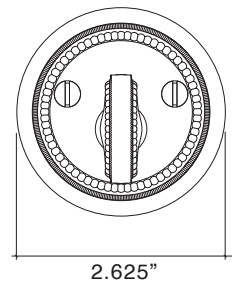

- Highly Detailed Beaded Design
- Solid Forged Brass
- Hand Polished
- Nicely Paired with Bamboo Knob or Lever on Rose