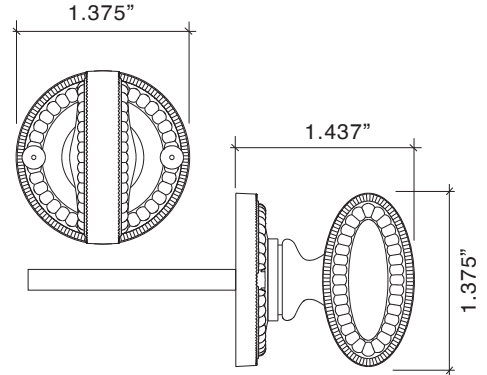

Beaded Handrail Bracket

- Solid Forged Brass
- Fully concealed mounting
- "T" Nut finished to match Rose

Dimensions:

Projection: Wall to centerline of railing: 2.625".

Clearance: 1.625" using 2.0" outside diameter rail.

Standard Saddle: 1.0" wide x 2.0" long - flat.

Fasteners: 5/16" x 2.0" hanger bolt and three #12 x 2.0" steel screws.

- Radius Saddle Adapter Available at Additional Cost

All Prices in US Dollars - Prices Subject to Change Without Notice
Please Check with Customer Service for Up to Date Pricing.

All IML Privacy and Tubular Mortise Bolt Privacy Sets come with ER Trim Standard on the Exterior. Exterior Bit Key Trim can be substituted for no additional charge.

Beaded Turnpiece Trim

Beaded Escutcheon with Beaded Turnpiece

8866-001

- Highly Detailed Beaded Design
- Solid Forged Brass Turnpiece.
- Solid Forged Brass Escutcheon.
- 5mm x 5mm Spindle positioned on the diamond.
- Furnished with #4 Solid Brass oval head slotted wood screws finished to match Escutcheon and Turnpiece.