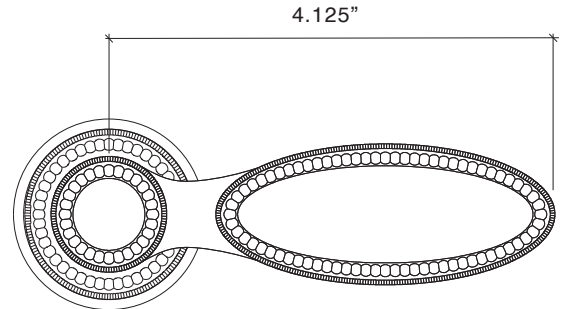

Beaded Lever on Rose

Beaded Lever with Small Beaded Rose

- Highly Beaded Design
- Solid Forged Brass Lever and Rose
- Hand Polished
- Fully Concealed Mounting
- All Von Morris Levers can be used with any Rose or Escutcheon Plate
- All IML Privacy and Tubular Mortise Bolt Privacy Sets come with ER Trim Standard on the Exterior. Exterior Bit Key Trim can be substituted for no additional charge

Beaded Lever with Large Beaded Rose

- Highly Beaded Design
- Solid Forged Brass Lever and Rose
- Hand Polished
- Fully Concealed Mounting
- All Von Morris Levers can be used with any Rose or Escutcheon Plate
- All IML Privacy and Tubular Mortise Bolt Privacy Sets come with ER Trim Standard on the Exterior. Exterior Bit Key Trim can be substituted for no additional charge