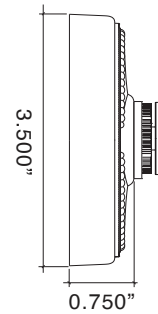

Beaded Deadbolt