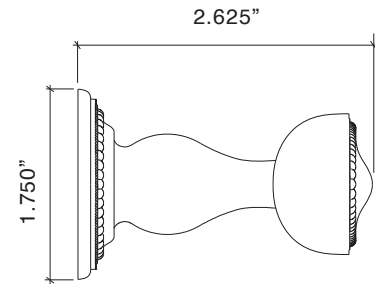

Beaded Lever on Rose

Beaded Lever with Small Beaded Rose

- Highly Beaded Design
- Solid Forged Brass Lever and Rose
- Hand Polished
- Fully Concealed Mounting
- All Von Morris Levers can be used with any Rose or Escutcheon Plate
- All IML Privacy and Tubular Mortise Bolt Privacy Sets come with ER Trim Standard on the Exterior. Exterior Bit Key Trim can be substituted for no additional charge

Beaded Lever with Large Beaded Rose

- Highly Beaded Design
- Solid Forged Brass Lever and Rose
- Hand Polished
- Fully Concealed Mounting
- All Von Morris Levers can be used with any Rose or Escutcheon Plate
- All IML Privacy and Tubular Mortise Bolt Privacy Sets come with ER Trim Standard on the Exterior. Exterior Bit Key Trim can be substituted for no additional charge