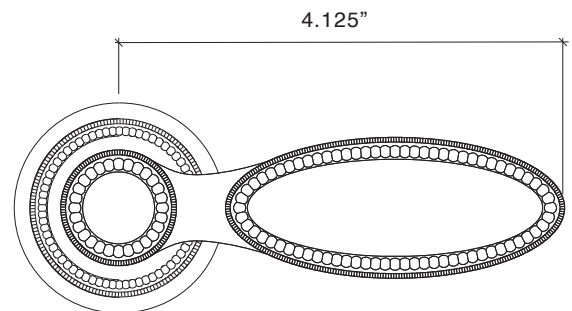

Beaded Lever on Rose

Beaded Lever with Small Beaded Rose

- Highly Beaded Design
- Solid Forged Brass Lever and Rose
- Hand Polished
- Fully Concealed Mounting
- All Von Morris Levers can be used with any Rose or Escutcheon Plate
- All IML Privacy and Tubular Mortise Bolt Privacy Sets come with ER Trim Standard on the Exterior. Exterior Bit Key Trim can be substituted for no additional charge

Beaded Lever with Large Beaded Rose

- Highly Beaded Design
- Solid Forged Brass Lever and Rose
- Hand Polished
- Fully Concealed Mounting
- All Von Morris Levers can be used with any Rose or Escutcheon Plate
- All IML Privacy and Tubular Mortise Bolt Privacy Sets come with ER Trim Standard on the Exterior. Exterior Bit Key Trim can be substituted for no additional charge