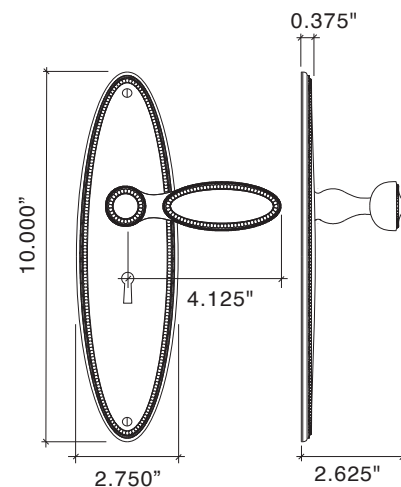

Beaded Trim with Beaded Lever 8831