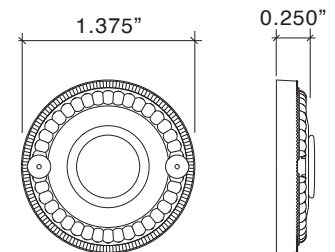

- Highly Detailed Beaded Design
- Solid Forged Brass Escutcheon
- Wrought Brass Hole Cover included
- Furnished with #4 Solid Brass oval head slotted wood screws finished to match Escutcheon.

Beaded Cylinder Collar