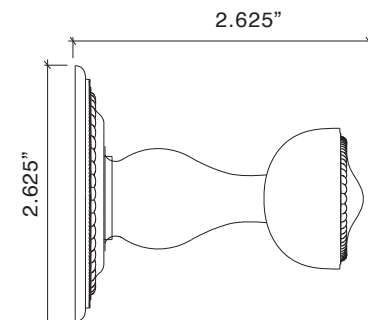

Beaded Lever on Rose

Beaded Lever with Small Beaded Rose

- Highly Beaded Design
- Solid Forged Brass Lever and Rose
- Hand Polished
- Fully Concealed Mounting
- All Von Morris Levers can be used with any Rose or Escutcheon Plate
- All IML Privacy and Tubular Mortise Bolt Privacy Sets come with ER Trim Standard on the Exterior. Exterior Bit Key Trim can be substituted for no additional charge

Beaded Lever with Large Beaded Rose

- Highly Beaded Design
- Solid Forged Brass Lever and Rose
- Hand Polished
- Fully Concealed Mounting
- All Von Morris Levers can be used with any Rose or Escutcheon Plate
- All IML Privacy and Tubular Mortise Bolt Privacy Sets come with ER Trim Standard on the Exterior. Exterior Bit Key Trim can be substituted for no additional charge