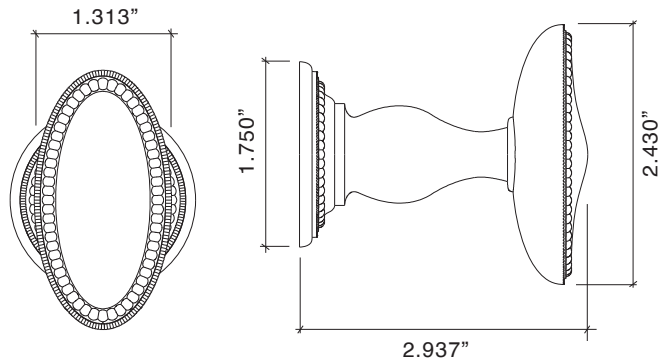

- Highly Beaded Design
- Solid Forged Brass Knob and Rose
- Hand Polished
- Fully Concealed Mounting
- All Von Morris Knobs can be used with any Rose or Escutcheon Plate
- All IML Privacy and Tubular Mortise Bolt Privacy Sets come with ER Trim Standard on the Exterior. Exterior Bit Key Trim can be substituted for no additional charge.

Beaded Knob with Large Beaded Rose