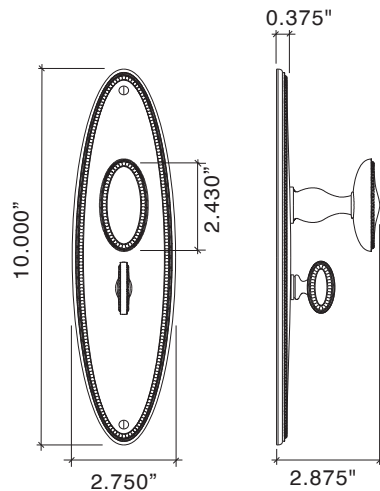

Beaded Trim with Beaded Knob 8806-250