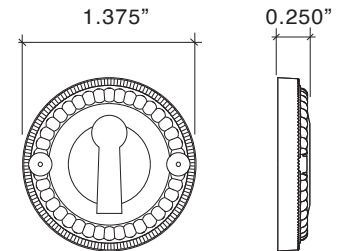

- Highly Detailed Beaded Design
- Solid Forged Brass Escutcheon
- Wrought Brass Hole Cover is included and finished to match Escutcheon.
- Furnished with #4 Solid Brass oval head slotted wood screws finished to match Escutcheon.

Beaded Emergency Release Trim