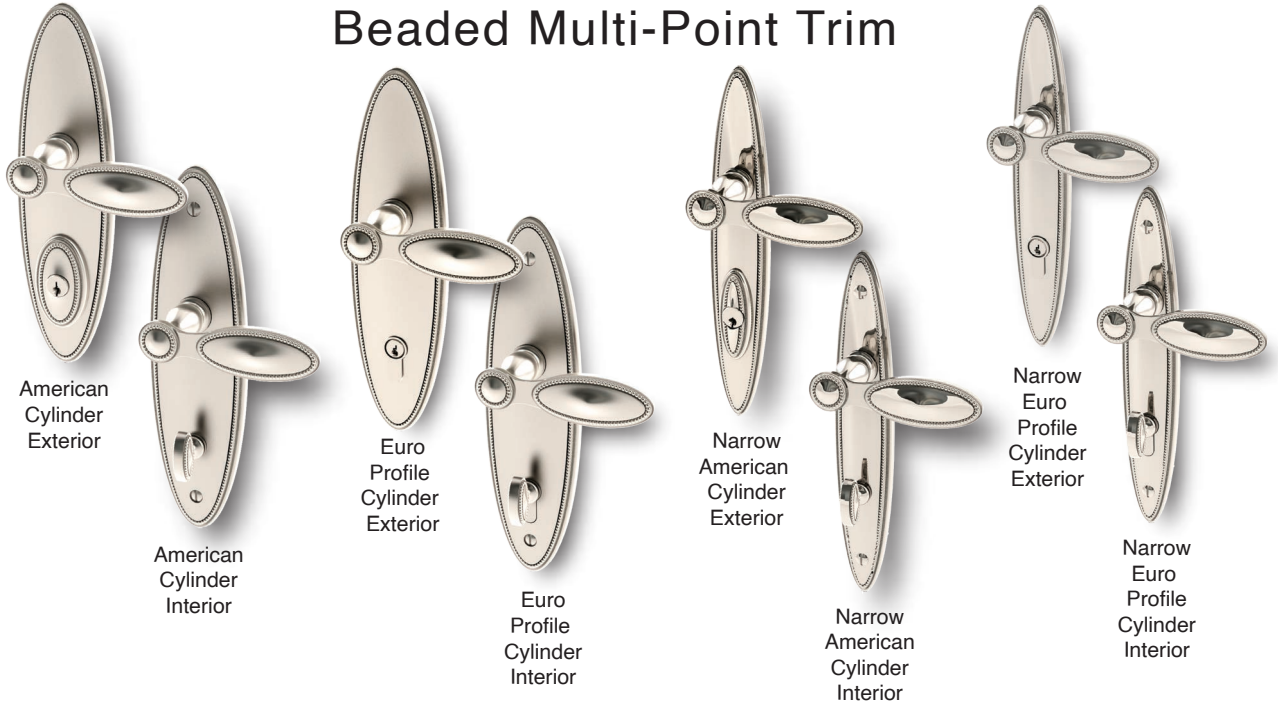

Beaded Narrow Multi-Point Trim - American Cylinder

*Multi-Point Trim is Made-to-Order		Standard	Distressed	ETERNA
72701N	Beaded Narrow American Cylinder MP Active	1315.40	1505.25	1658.56
72702N	Beaded Narrow American Cylinder Full Dummy	935.09	1094.80	1215.87
72703N	Beaded Narrow American Cylinder Passage	969.86	1129.58	1250.65
72704N	Beaded Narrow American Cylinder Patio	1083.56	1263.10	1398.73
72705N	Beaded Narrow American Cylinder Fixed			
	Ext./Active Int.	1055.70	1216.39	1336.94

All Prices in US Dollars - Prices Subject to Change Without Notice
Please Check with Customer Service for Up to Date Pricing.

Beaded Narrow Multi-Point Trim - European Profile Cylinder

*Multi-Point Trim is Made-to-Order		Standard	Distressed	ETERNA
71701N	Beaded Narrow European Profile Cylinder MP Active	1289.04	1471.25	1608.26
71702N	Beaded Narrow European Profile Cylinder Full Dummy	935.09	1094.80	1215.87
71703N	Beaded Narrow European Profile Cylinder Passage	969.86	1129.58	1250.65
71704N	Beaded Narrow European Profile Cylinder Patio	1209.20	1389.18	1524.49
71705N	Beaded Narrow European Profile Cylinder Fixed			
	Ext./Active Int.	1055.70	1216.39	1336.94

Beaded Multi-Point Trim

Von Morris Beaded Multi-Point lock trim is Custom Made to Order. Your trim will be crafted to the door specifications/details/measurements you provide.

All Von Morris Escutcheon Plates may be modified to fit a multitude of Multi-Point locks in either Euro Profile Cylinder or American Cylinder.