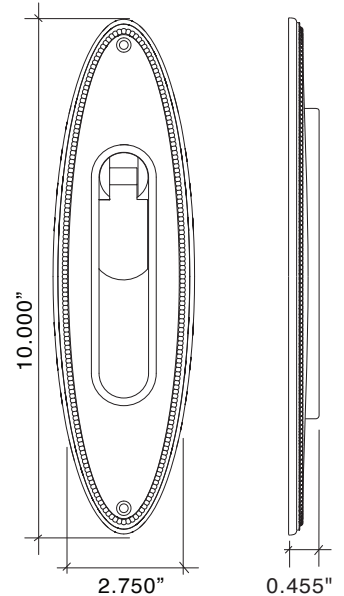

- Highly Detailed Beaded Design
- Solid Forged Brass Plate
- Solid Forged Brass Finger Pull
- Hand Polished
- Plates available in Five Options:
  - Drop Ring
  - ER Button
  - Cut for Cylinder
  - Bit Key
  - Blank
- Suited Pocket Door Hardware is Made-to-Order, Non cancelable, once ordered, and Non-Returnable
- Plates are Surface Mounted
- Minimum Door Thickness 1 3/4"
- Requires 1/2" to 5/8" of clearance at the pocket.
- **See Pocket Door Section for More Detailed Information on how to prepare the Door and Pocket Trim**

Beaded Tilt-Turn Window Trim