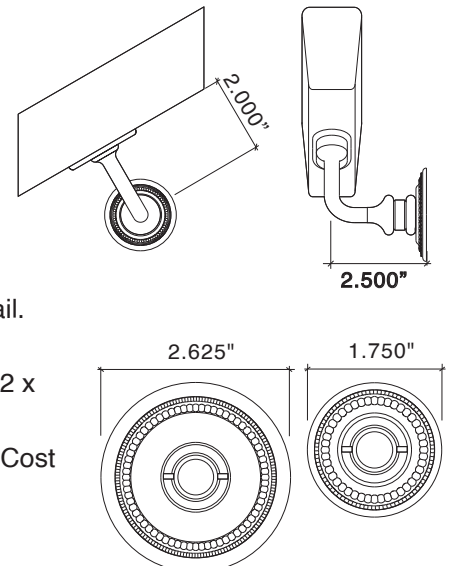

Beaded Handrail Bracket

- Solid Forged Brass
- Fully concealed mounting
- "T" Nut finished to match Rose

Dimensions:

Projection: Wall to centerline of railing: 2.625".

Clearance: 1.625" using 2.0" outside diameter rail.

Standard Saddle: 1.0" wide x 2.0" long - flat.

Fasteners: 5/16" x 2.0" hanger bolt and three #12 x 2.0" steel screws.

- Radius Saddle Adapter Available at Additional Cost

All Prices in US Dollars - Prices Subject to Change Without Notice
Please Check with Customer Service for Up to Date Pricing.