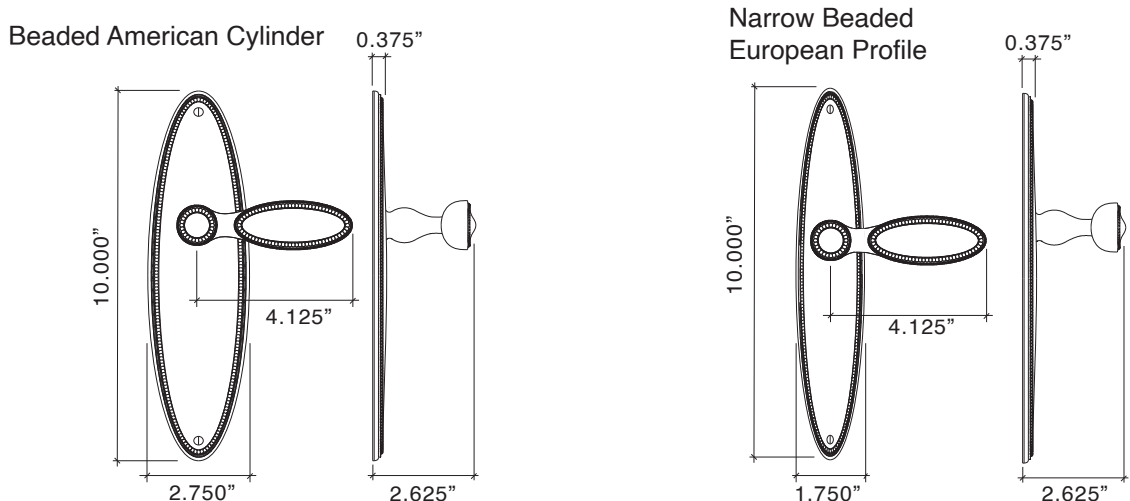

Von Morris Beaded Multi-Point lock trim is Custom Made to Order. Your trim will be crafted to the door specifications/details/measurements you provide.

All Von Morris Escutcheon Plates may be modified to fit a multitude of Multi-Point locks in either Euro Profile Cylinder or American Cylinder.

The Von Morris American Cylinder Multi-Point trim is different from other manufacturers. Von Morris has redesigned every aspect of the Multi-Point Trim, including the American Cylinder Mounting Blocks. Instead of one generic block mounted to all styles, each suite gets its own unique suited block. For Profile Cylinder trims, the turn piece mounted to the Profile Cylinder is the same design as the trim.

Von Morris is the only mainline manufacturer to stay true to its suited line, offering the same attention to detail that is available in every Knob, Lever, Rose and Escutcheon Plate. This allows you to complete a full hardware schedule with the same style, detail, quality, and value for which the Von Morris product has come to be known.

- Highly Detailed Beaded Design
- Solid forged brass with Beaded Lever and Plate
- Adaptor for American cylinder block has the same detailing as rest of Beaded suite.
- Turnpieces for both American cylinder and European Profile cylinder share the same detailing as rest of Beaded suite