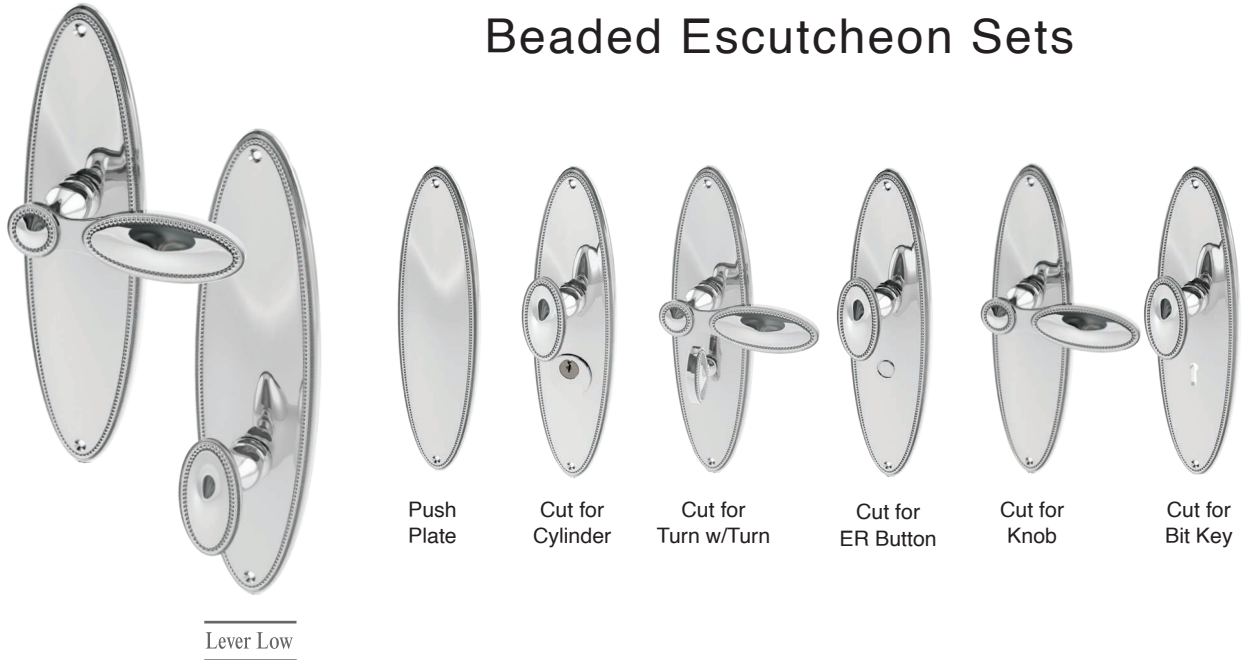

All IML Privacy and Tubular Mortise Bolt Privacy Sets come with ER Trim Standard on the Exterior. Exterior Bit Key Trim can be substituted for no additional charge.

Beaded Escutcheon Sets with Beaded Lever

	Entry Mortise	Standard	Distressed	ETERNA
981712	Beaded Escutcheon Set w/Lever -Entry Mortise Set	1729.78	1961.62	2158.40
981718	Beaded Escutcheon Set w/Lever -Entry Mortise Dummy	971.15	1058.74	1262.34
IML Mortise Sets				
81711	Beaded Escutcheon Set w/Lever - IML Passage	1151.47	1297.02	1438.70
81712	Beaded Escutcheon Set w/Lever - IML Privacy	1374.30	1575.22	1734.94
81713	Beaded Escutcheon Set w/Lever - IML Bit Key	1295.73	1483.78	1639.62
81714	Beaded Escutcheon Set w/Lever - IML Single	1444.68	1654.87	1825.10
81715	Beaded Escutcheon Set w/Lever - IML Double	1382.02	1581.66	1747.82
81716	Beaded Escutcheon Set w/Lever - IML Patio Set	1334.37	1530.14	1687.28
Tubular Latch Sets				
817114	Beaded Escutcheon Set w/Lever - TL Passage, 2-3/4 BS	990.47	1161.78	1298.30
817118	Beaded Escutcheon Set w/Lever - TL Passage, 2-3/8 BS	990.47	1161.78	1298.30
817124	Beaded Escutcheon Set w/Lever - TL Privacy, 2-3/4 BS	1026.54	1197.84	1330.53
817128	Beaded Escutcheon Set w/Lever - TL Privacy, 2-3/8 BS	1026.54	1197.84	1330.53
817122	Beaded Escutcheon Set w/Lever - Privacy (Passage TL with Mortise Bolt 2-3/8 BS)	1230.04	1447.71	1626.74
Dummy Trim				
81717	Beaded Escutcheon Set w/Lever - Single Dummy	468.83	548.69	609.22
81718	Beaded Escutcheon Set w/Lever - Pair of Dummies	940.24	1099.95	1218.45

Lever High

Beaded Escutcheon Sets

- Highly Detailed Beaded Design
- Forged Brass Escutcheon Inside and Outside
- Solid Forged Brass Knob/Lever
- Hand Polished
- Plates available with Cuts for all Von Morris Locks as well as Custom Cuts for other Manufacturers' Locks
- Specify door thickness when ordering
- All IML Privacy and Tubular Mortise Bolt Privacy Sets come with ER Trim Standard on the Exterior. Exterior Bit Key Trim can be substituted for no additional charge.