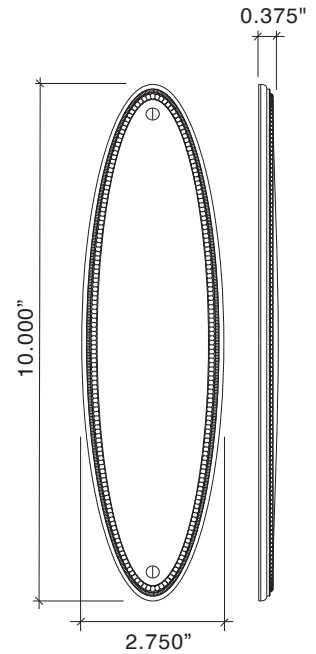

Beaded Handrail Bracket

- Solid Forged Brass
- Fully concealed mounting
- "T" Nut finished to match Rose

Dimensions:

Projection: Wall to centerline of railing: 2.625".

Clearance: 1.625" using 2.0" outside diameter rail.

Standard Saddle: 1.0" wide x 2.0" long - flat.

Fasteners: 5/16" x 2.0" hanger bolt and three #12 x 2.0" steel screws.

- Radius Saddle Adapter Available at Additional Cost

All Prices in US Dollars - Prices Subject to Change Without Notice
Please Check with Customer Service for Up to Date Pricing.

Beaded Sectional Trim Components

	Description	Standard	Distressed	ETERNA
8806-250	Pair Beaded Knobs	291.09	342.61	379.96
8831	Pair Beaded Levers	310.41	364.50	405.72
8856-175	Pair Small Beaded Roses	100.46	119.78	136.53
8856-262	Pair Large Beaded Roses	122.61	135.76	144.51
8866-001	1.25" Beaded Rose with Turnpiece	181.61	212.52	236.99
8866-002	1.25" Beaded Rose cut for ER Button	72.13	85.01	94.02
8866-003	1.25" Beaded Rose cut for Bit Key	72.13	85.01	94.02
8885	Beaded Turnpiece	108.19	127.51	141.68
8894	Beaded Cylinder Collar	78.57	92.74	103.04

Separate Components

Beaded Escutcheon Plates

Available In:

- Beaded Escutcheon Plate, Blank Push Plate
- Beaded Escutcheon Plate, Cut for Knob/Lever (IML/TL)
- Beaded Escutcheon Plate, Cut for Turn, with Turn (IML/TL)
- Beaded Escutcheon Plate, Cut for ER (IML/TL)
- Beaded Escutcheon Plate, Cut for Bit Key (IML/TL)
- Beaded Escutcheon Plate, Cut for Cylinder (IML)
- Beaded Escutcheon Plate, Cut for Privacy Pin (Tube Latch)
- Beaded Escutcheon Plate, Cut for Privacy Pin (Tube Latch)
- Beaded Escutcheon Plate, Cut for Entry Cylinder
- Beaded Escutcheon Plate, Cut for Entry Turnpiece w/ Turnpiece
- Beaded Escutcheon Plate, Cut for Entry with Knob/Lever