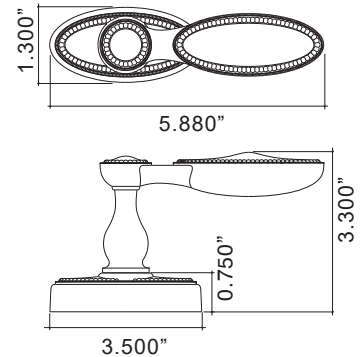

All Prices in US Dollars - Prices Subject to Change Without Notice
Please Check with Customer Service for Up to Date Pricing.

Beaded Handrail Bracket

	Standard	Distressed	ETERNA
26-5617 Handrail Bracket with Small Beaded Rose	153.92	181.61	203.50
26-5626 Handrail Bracket with Large Beaded Rose	164.22	189.98	209.30

Beaded Pocket Door Lock

- Highly Detailed Beaded Design
- Solid Forged Brass Plate
- Solid Forged Brass Finger Pull
- Hand Polished
- Plates available in Five Options:
 - Drop Ring
 - ER Button
 - Cut for Cylinder
 - Bit Key
 - Blank
- Suited Pocket Door Hardware is Made-to-Order, Non cancelable, once ordered, and Non-Returnable
- Plates are Surface Mounted
- Minimum Door Thickness 1 3/4"
- Requires 1/2" to 5/8" of clearance at the pocket.
- **See Pocket Door Section for More Detailed Information on how to prepare the Door and Pocket Trim**

Beaded Handrail Bracket

- Solid Forged Brass
- Fully concealed mounting
- "T" Nut finished to match Rose

Dimensions:

Projection: Wall to centerline of railing: 2.625".

Clearance: 1.625" using 2.0" outside diameter rail.