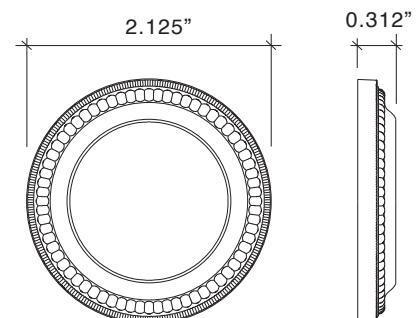

Beaded Cylinder Collar

8894

- Highly Detailed Beaded Design
- Solid Forged Brass.

Lever High

Beaded Escutcheon Plates

		Standard	Distressed	ETERNA
84715	Beaded Escutcheon Plate, Blank Push Plate	284.65	334.88	370.94
84700	Beaded Escutcheon Plate, Cut for Knob/Lever (IML/TL)	303.97	356.78	396.70
84710	Beaded Escutcheon Plate, Cut for Turn, with Turn (IML/TL)	439.21	516.49	573.16
84711	Beaded Escutcheon Plate, Cut for ER (IML/TL)	331.02	388.98	431.48
84712	Beaded Escutcheon Plate, Cut for Bit Key (IML/TL)	328.44	386.40	428.90
84713	Beaded Escutcheon Plate, Cut for Cylinder (IML)	320.67	388.98	431.48
84716L	Beaded Escutcheon Plate, Cut for Privacy Pin (Tube Latch)	303.97	356.78	396.70
84716R	Beaded Escutcheon Plate, Cut for Privacy Pin (Tube Latch)	303.97	356.78	396.70
84717	Beaded Escutcheon Plate, Cut for Entry Cylinder	356.78	418.60	464.97
84718	Beaded Escutcheon Plate, Cut for Entry Turnpiece w/ Turnpiece	464.97	546.11	606.65
84719	Beaded Escutcheon Plate, Cut for Entry with Knob/Lever	319.42	374.81	417.31