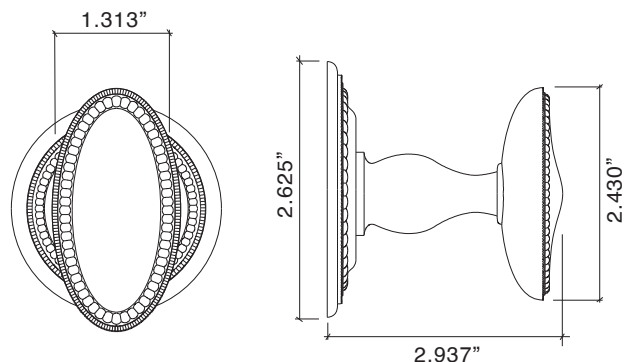

- Highly Detailed Beaded Design
- Solid Forged Brass Knob and Rose
- Hand Polished
- Fully Concealed Mounting
- All Von Morris Knobs can be used with any Rose or Escutcheon Plate
- All IML Privacy and Tubular Mortise Bolt Privacy Sets come with ER Trim Standard on the Exterior. Exterior Bit Key Trim can be substituted for no additional charge.