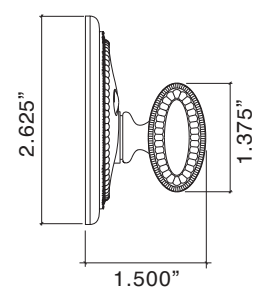

- Highly Detailed Beaded Design
- Solid Forged Brass
- Hand Polished
- Nicely Paired with Bamboo Knob or Lever on Rose